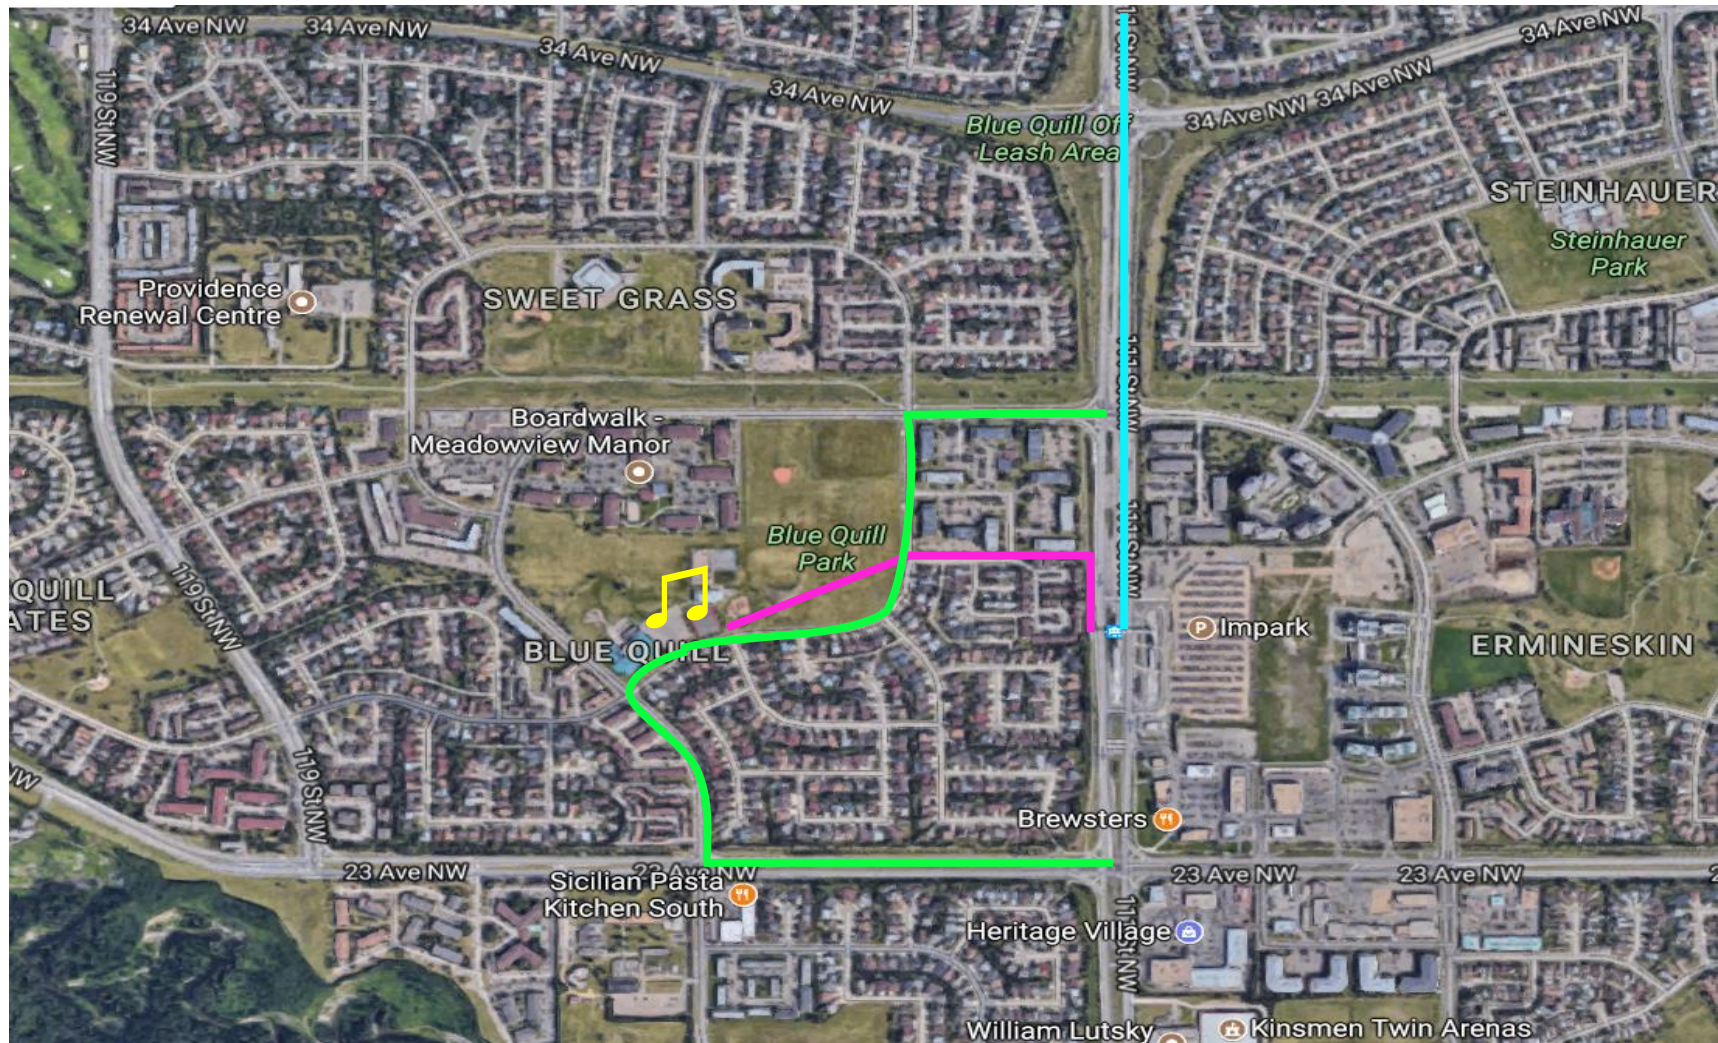

Transportation to Blue Quill Party in the Park 2017

- Blue = LRT
- Pink = Walking
- Green = Driving